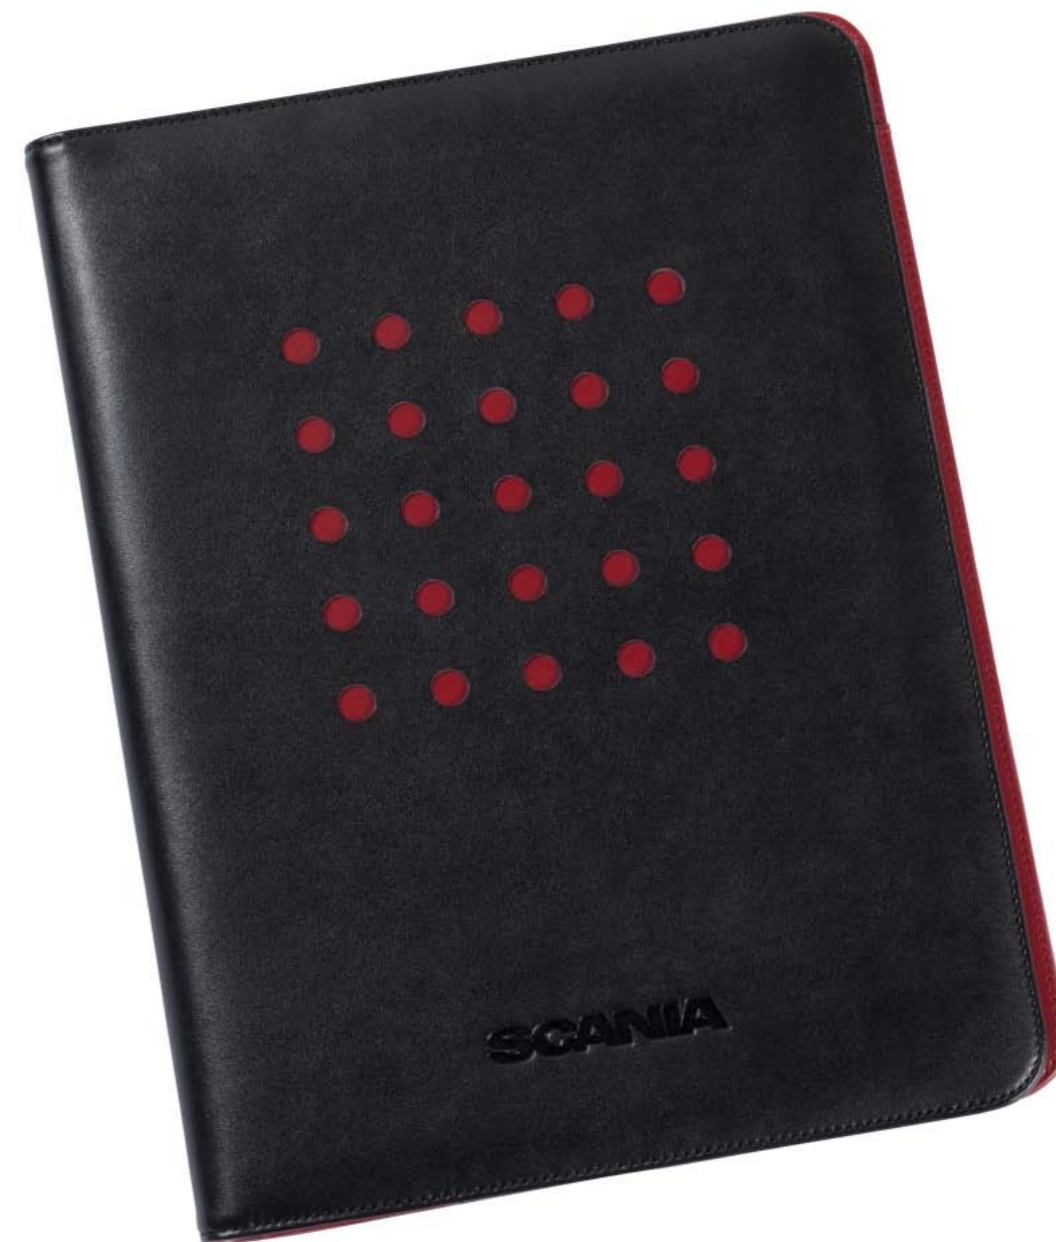

**WHITE SCANIA PEN**  
White plastic ballpoint pen with pocket clip and blue Scania logo.

No. 1924228

**COMPUTER MOUSE PAD**  
Black rubber mouse pad featuring the Scania symbol.

No. 1928550

**BLUE SCANIA PEN**  
Blue plastic ballpoint pen with silver Scania logo.

No. 1924229

**EXCLUSIVE NOTEBOOK**  
Black fabric-covered hardback A4 book embossed with the Scania logo. 100 pages of quality lined paper featuring a Scania symbol watermark.

No. 1925392

**BLACK SCANIA PEN**  
Heavy black ballpoint pen with silver Scania logo, chrome trims and a black rubber grip.

No. 1924230

**NOTEPAD CASE**  
Stylish notepad case with black Scania logo on the front. Presented in black gift box.

No. 1927546

**CONFERENCE FOLDER**  
Smart black leather conference folder embossed with Scania logo and distinctive red interior. Size: 33x24cm.